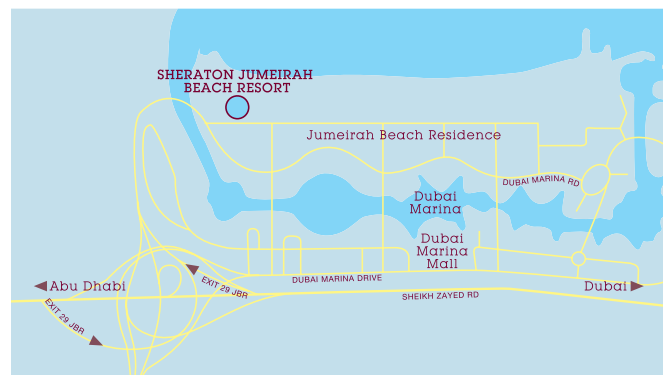

SPG

Maximize every stay with the Starwood Preferred Guest program. Earn Free Night Awards and Award Flights with no blackout dates. For details, visit spg.com

Sheraton Jumeirah Beach Resort

Al Sufouh Road P.O. Box 53567
 Dubai, United Arab Emirates
 T 971 4 399 5533
sheratonjumeirahbeach.com

EXPLORE

Located on the white sands of Jumeirah Beach right in the middle of the famous Dubai Marina and Jumeirah Beach Residence The Walk, with great shopping and dining options.

Sheraton Jumeirah Beach Resort is just 5 minutes away from the world famous Emirates Golf Club and close to Dubai Media City and Internet City. The hotel is also 5 minutes away from the “Ibn Battuta Mall”, 15 minutes away from the popular “Mall of the Emirates” and 30 miles from Dubai International Airport.

Essential local attractions include:

- | | |
|-------------------------------|-------------------------------|
| Dubai Marina Yacht Club | Ski Dubai 16 km / 10 miles |
| 1 km / 0.6 miles | Burj Khalifa 25 km / 16 miles |
| Palm Jumeirah 13 km / 8 miles | Dubai Creek 30 km / 17 miles |
| Wild Wadi Waterpark | |
| 15 km / 9 miles | |